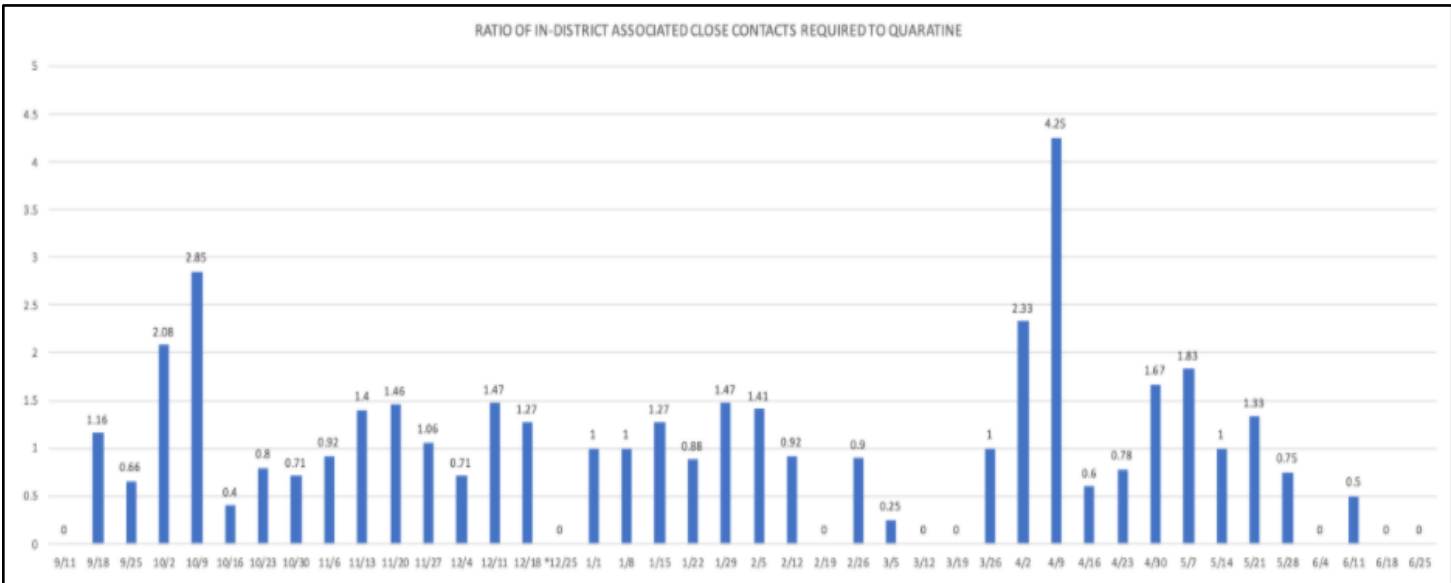

Liberty Public Schools COVID-19 Trend Data 2020-21 School Year

DISTRICT-WIDE ACTIVE QUARANTINED BY WEEK

DISTRICT-WIDE ACTIVE % OF TOTAL POPULATION IN QUARANTINE BY WEEK

ACTIVELY QUARANTINED AND NEW COVID CASES BY WEEK