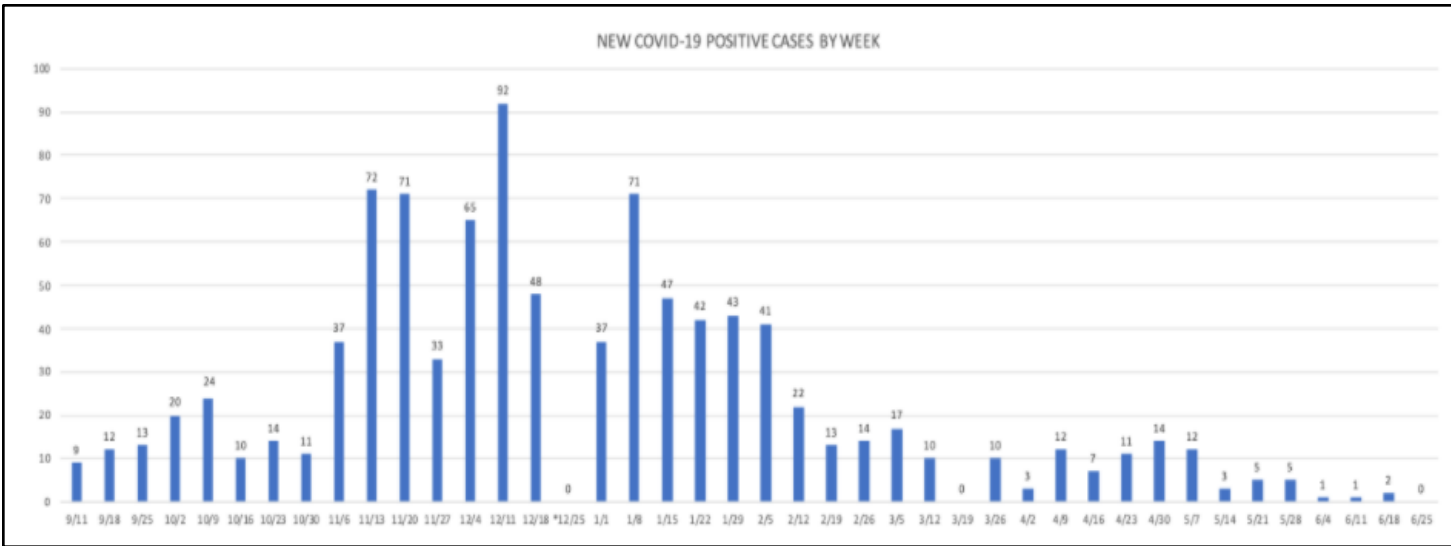

Liberty Public Schools COVID-19 Trend Data 2020-21 School Year

DISTRICT-WIDE ACTIVE QUARANTINED BY WEEK

DISTRICT-WIDE ACTIVE % OF TOTAL POPULATION IN QUARANTINE BY WEEK

ACTIVELY QUARANTINED AND NEW COVID CASES BY WEEK