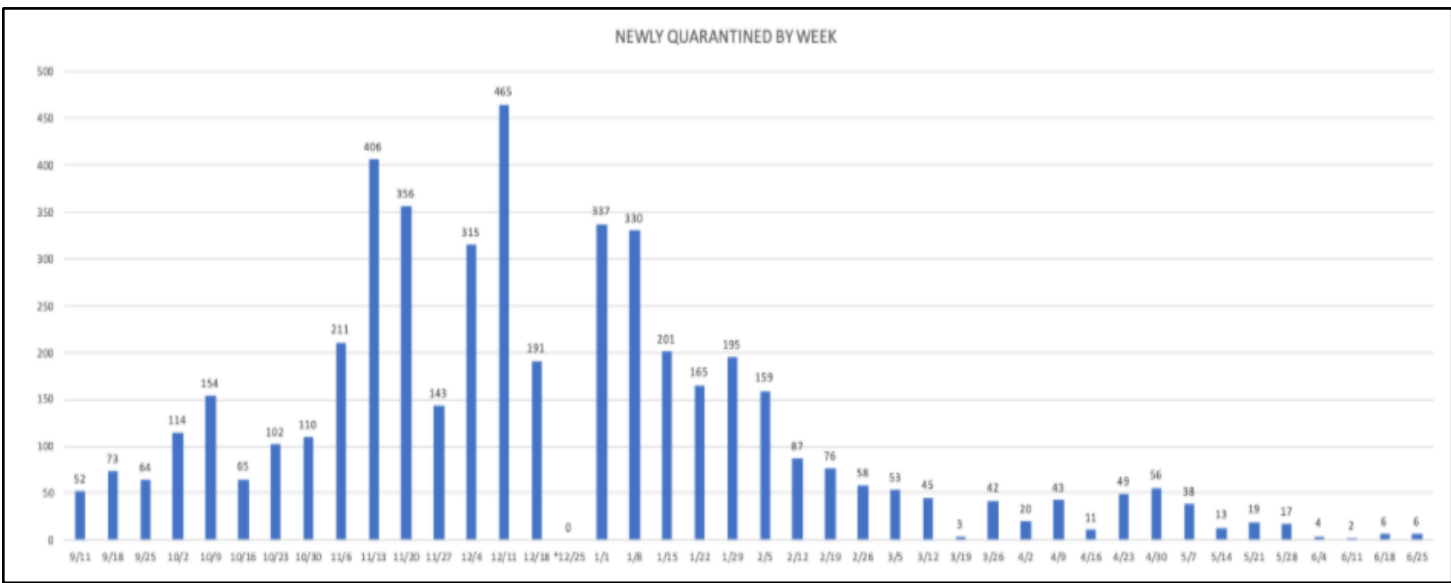

Liberty Public Schools COVID-19 Trend Data 2020-21 School Year

DISTRICT-WIDE ACTIVE QUARANTINED BY WEEK

DISTRICT-WIDE ACTIVE % OF TOTAL POPULATION IN QUARANTINE BY WEEK

ACTIVELY QUARANTINED AND NEW COVID CASES BY WEEK