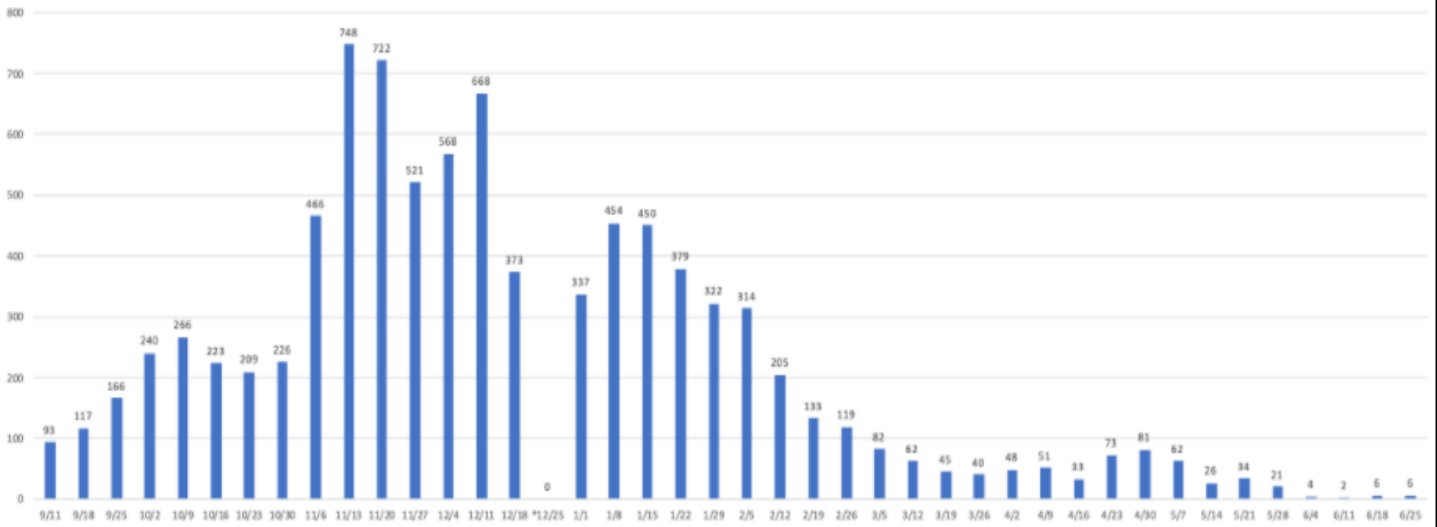

Liberty Public Schools COVID-19 Trend Data 2020-21 School Year

DISTRICT-WIDE ACTIVE QUARANTINED BY WEEK

DISTRICT-WIDE ACTIVE % OF TOTAL POPULATION IN QUARANTINE BY WEEK

ACTIVELY QUARANTINED AND NEW COVID CASES BY WEEK