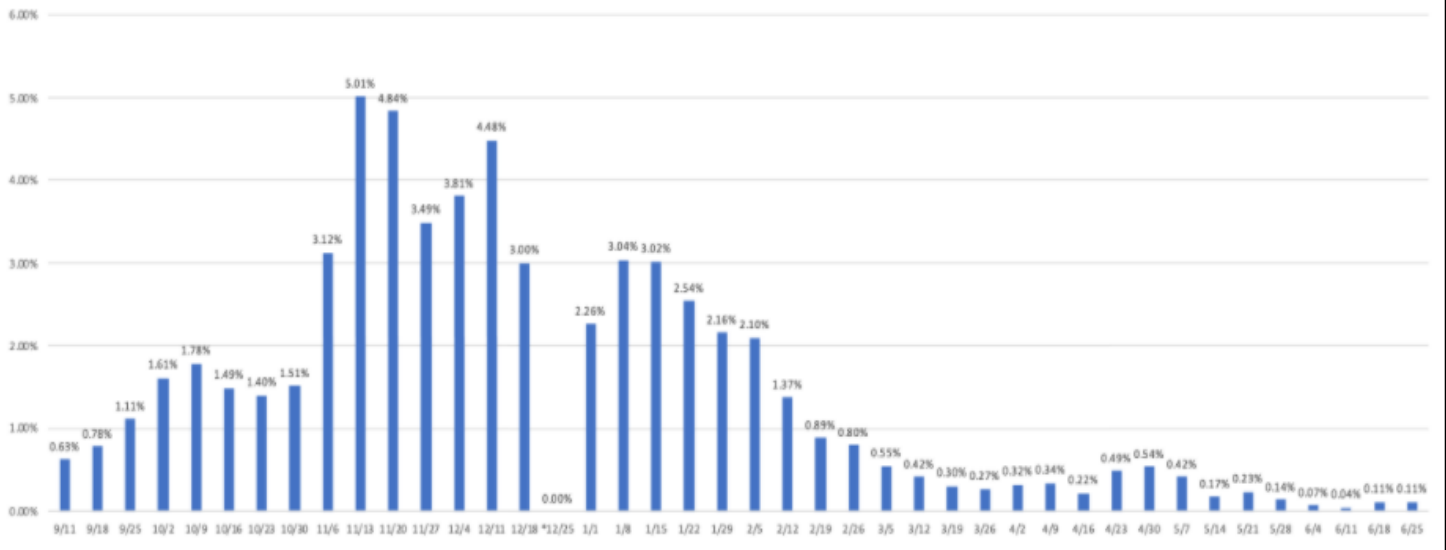

Liberty Public Schools COVID-19 Trend Data 2020-21 School Year

DISTRICT-WIDE ACTIVE QUARANTINED BY WEEK

DISTRICT-WIDE ACTIVE % OF TOTAL POPULATION IN QUARANTINE BY WEEK

ACTIVELY QUARANTINED AND NEW COVID CASES BY WEEK